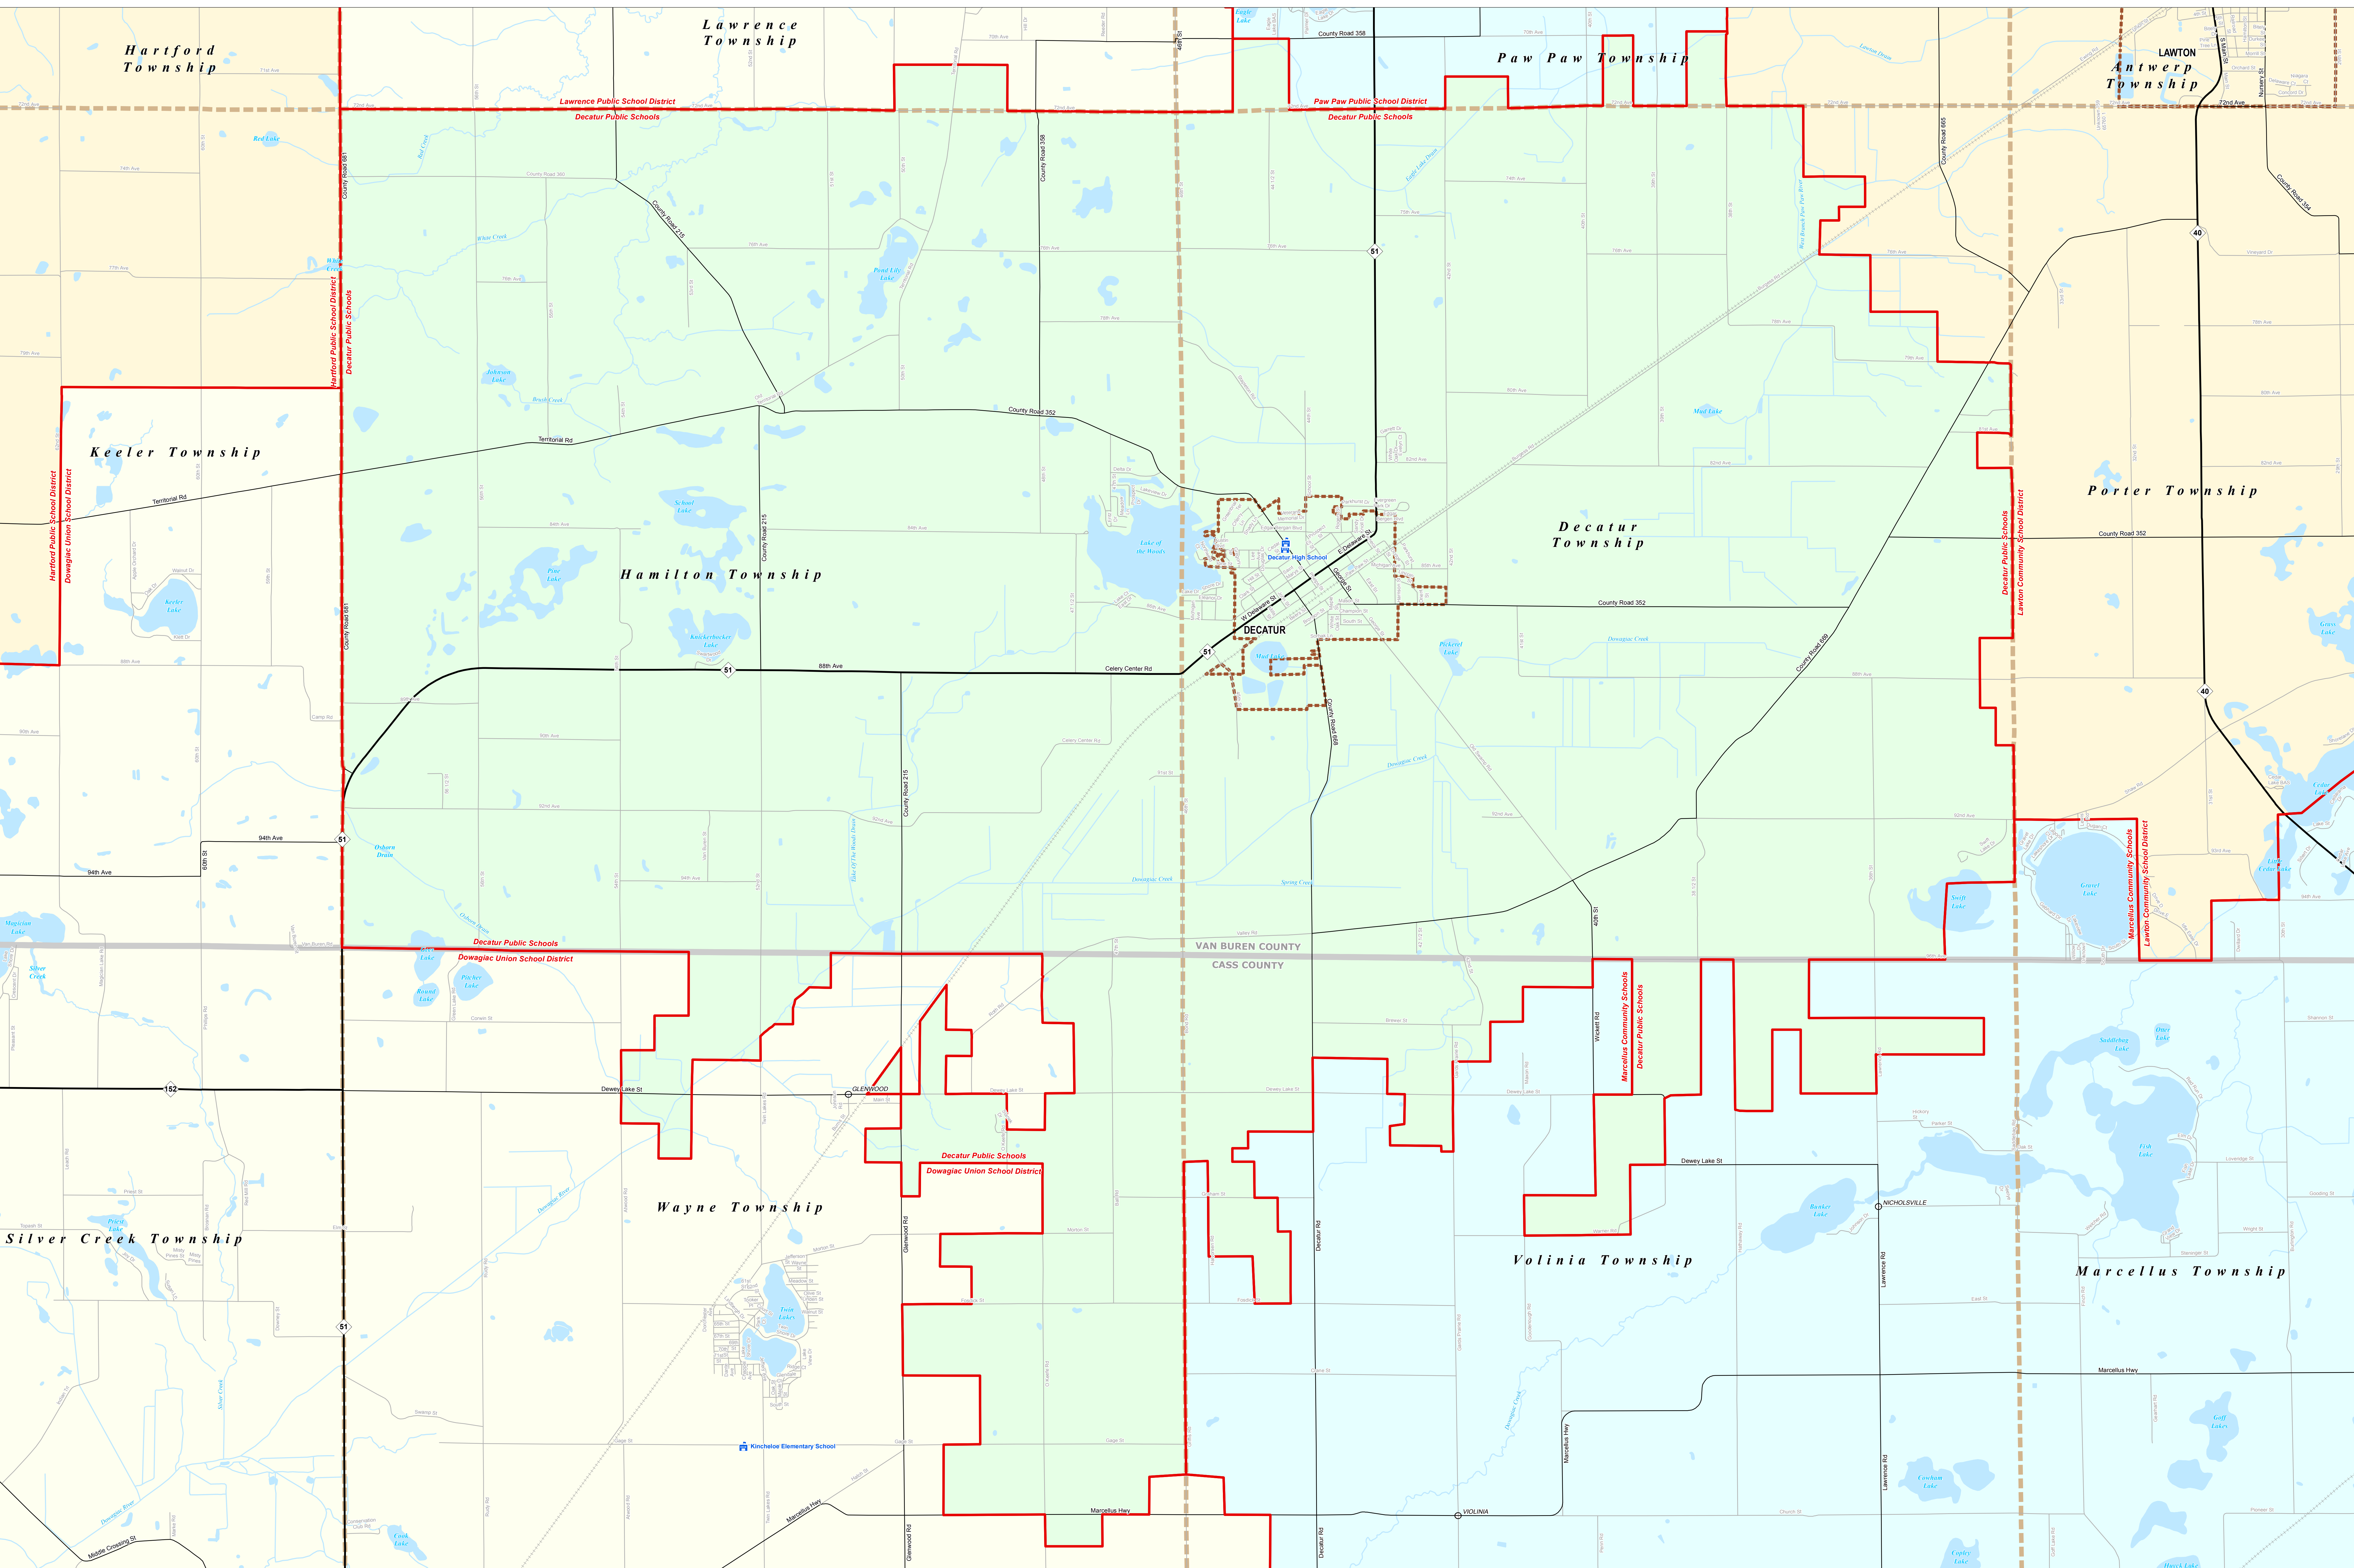

DECATUR PUBLIC SCHOOLS

Van Buren ISD

0 0.25 0.5 1 Miles

Legend	
School District	School
County	Water Feature
City	River, Stream, or Drain
Township	Freeway
Village	Highway
Census Designated Place	Primary Road
	Local Road
	Railroad
	Unincorporated Place